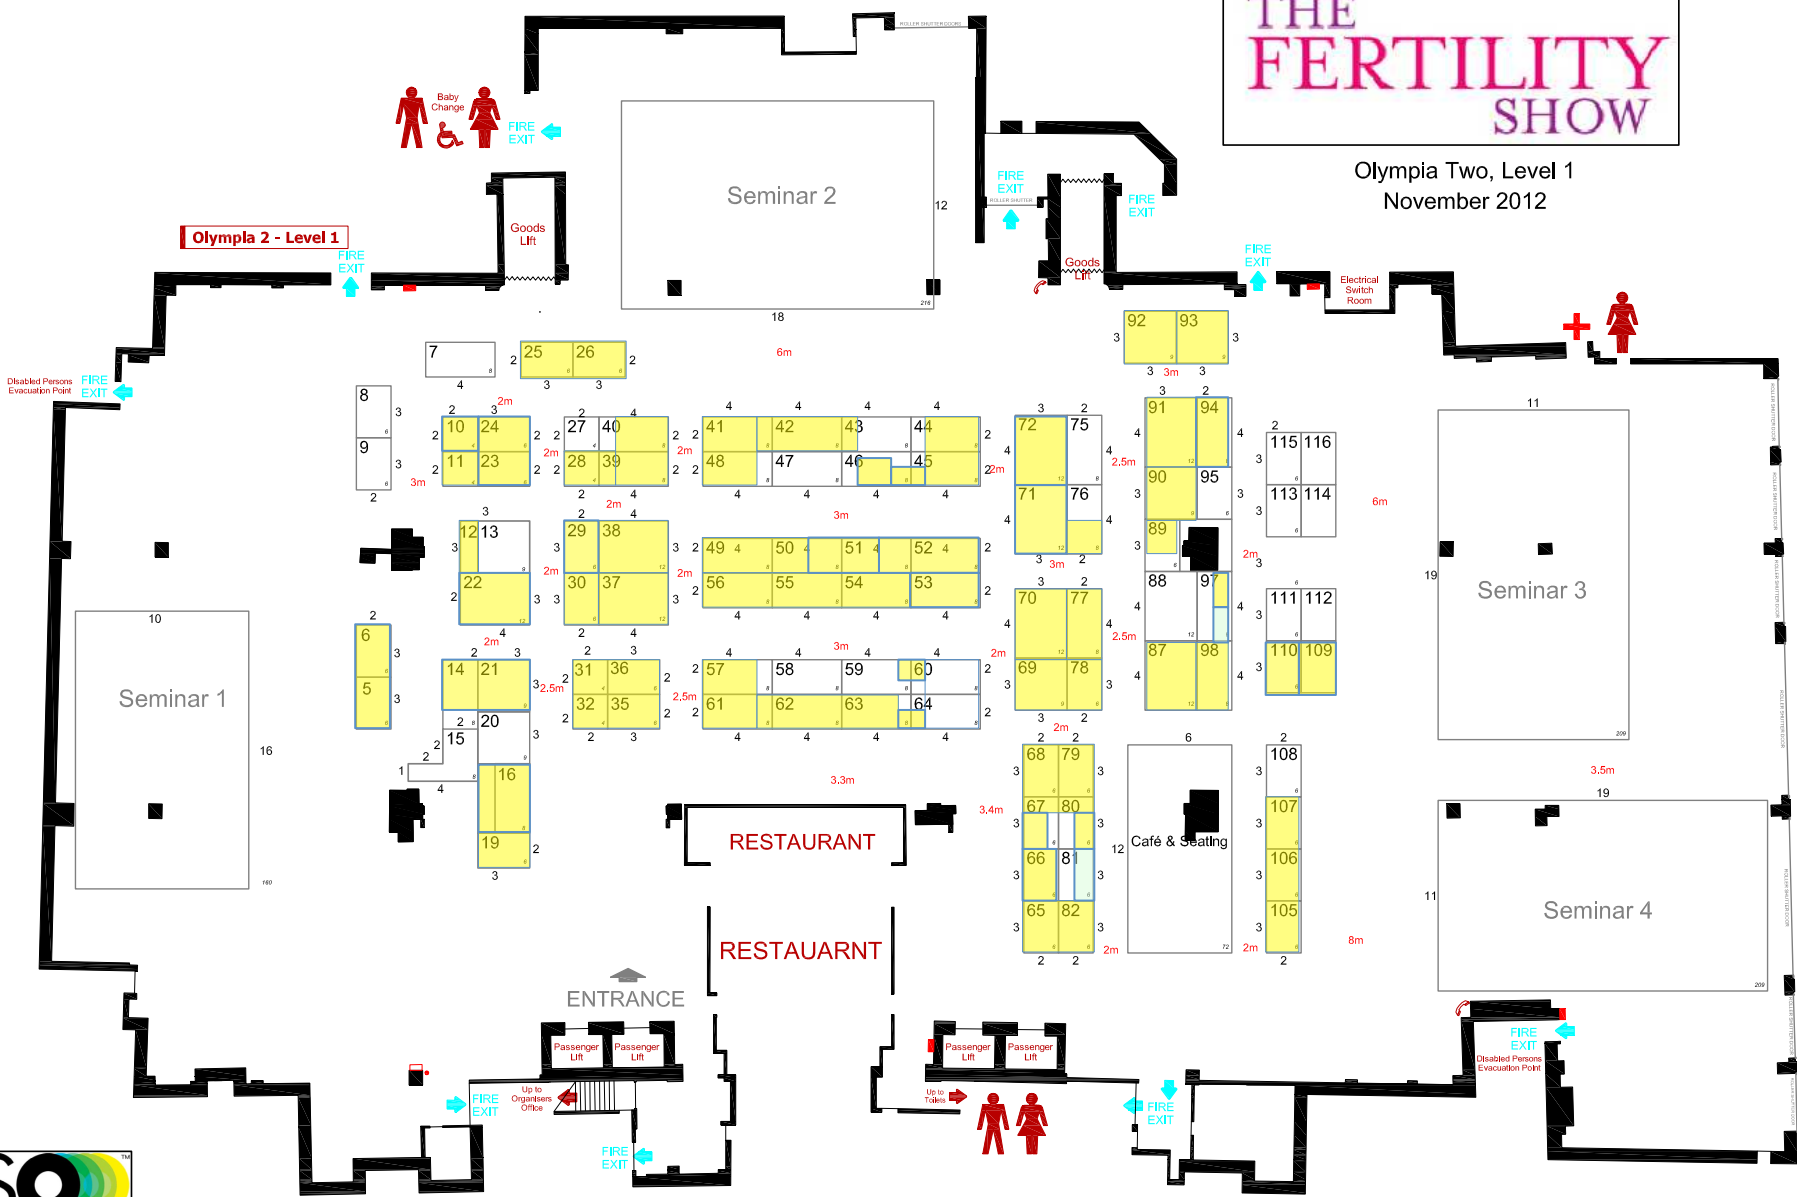

THE FERTILITY SHOW

Olympia Two, Level 1
November 2012

Olympia 2 - Level 1