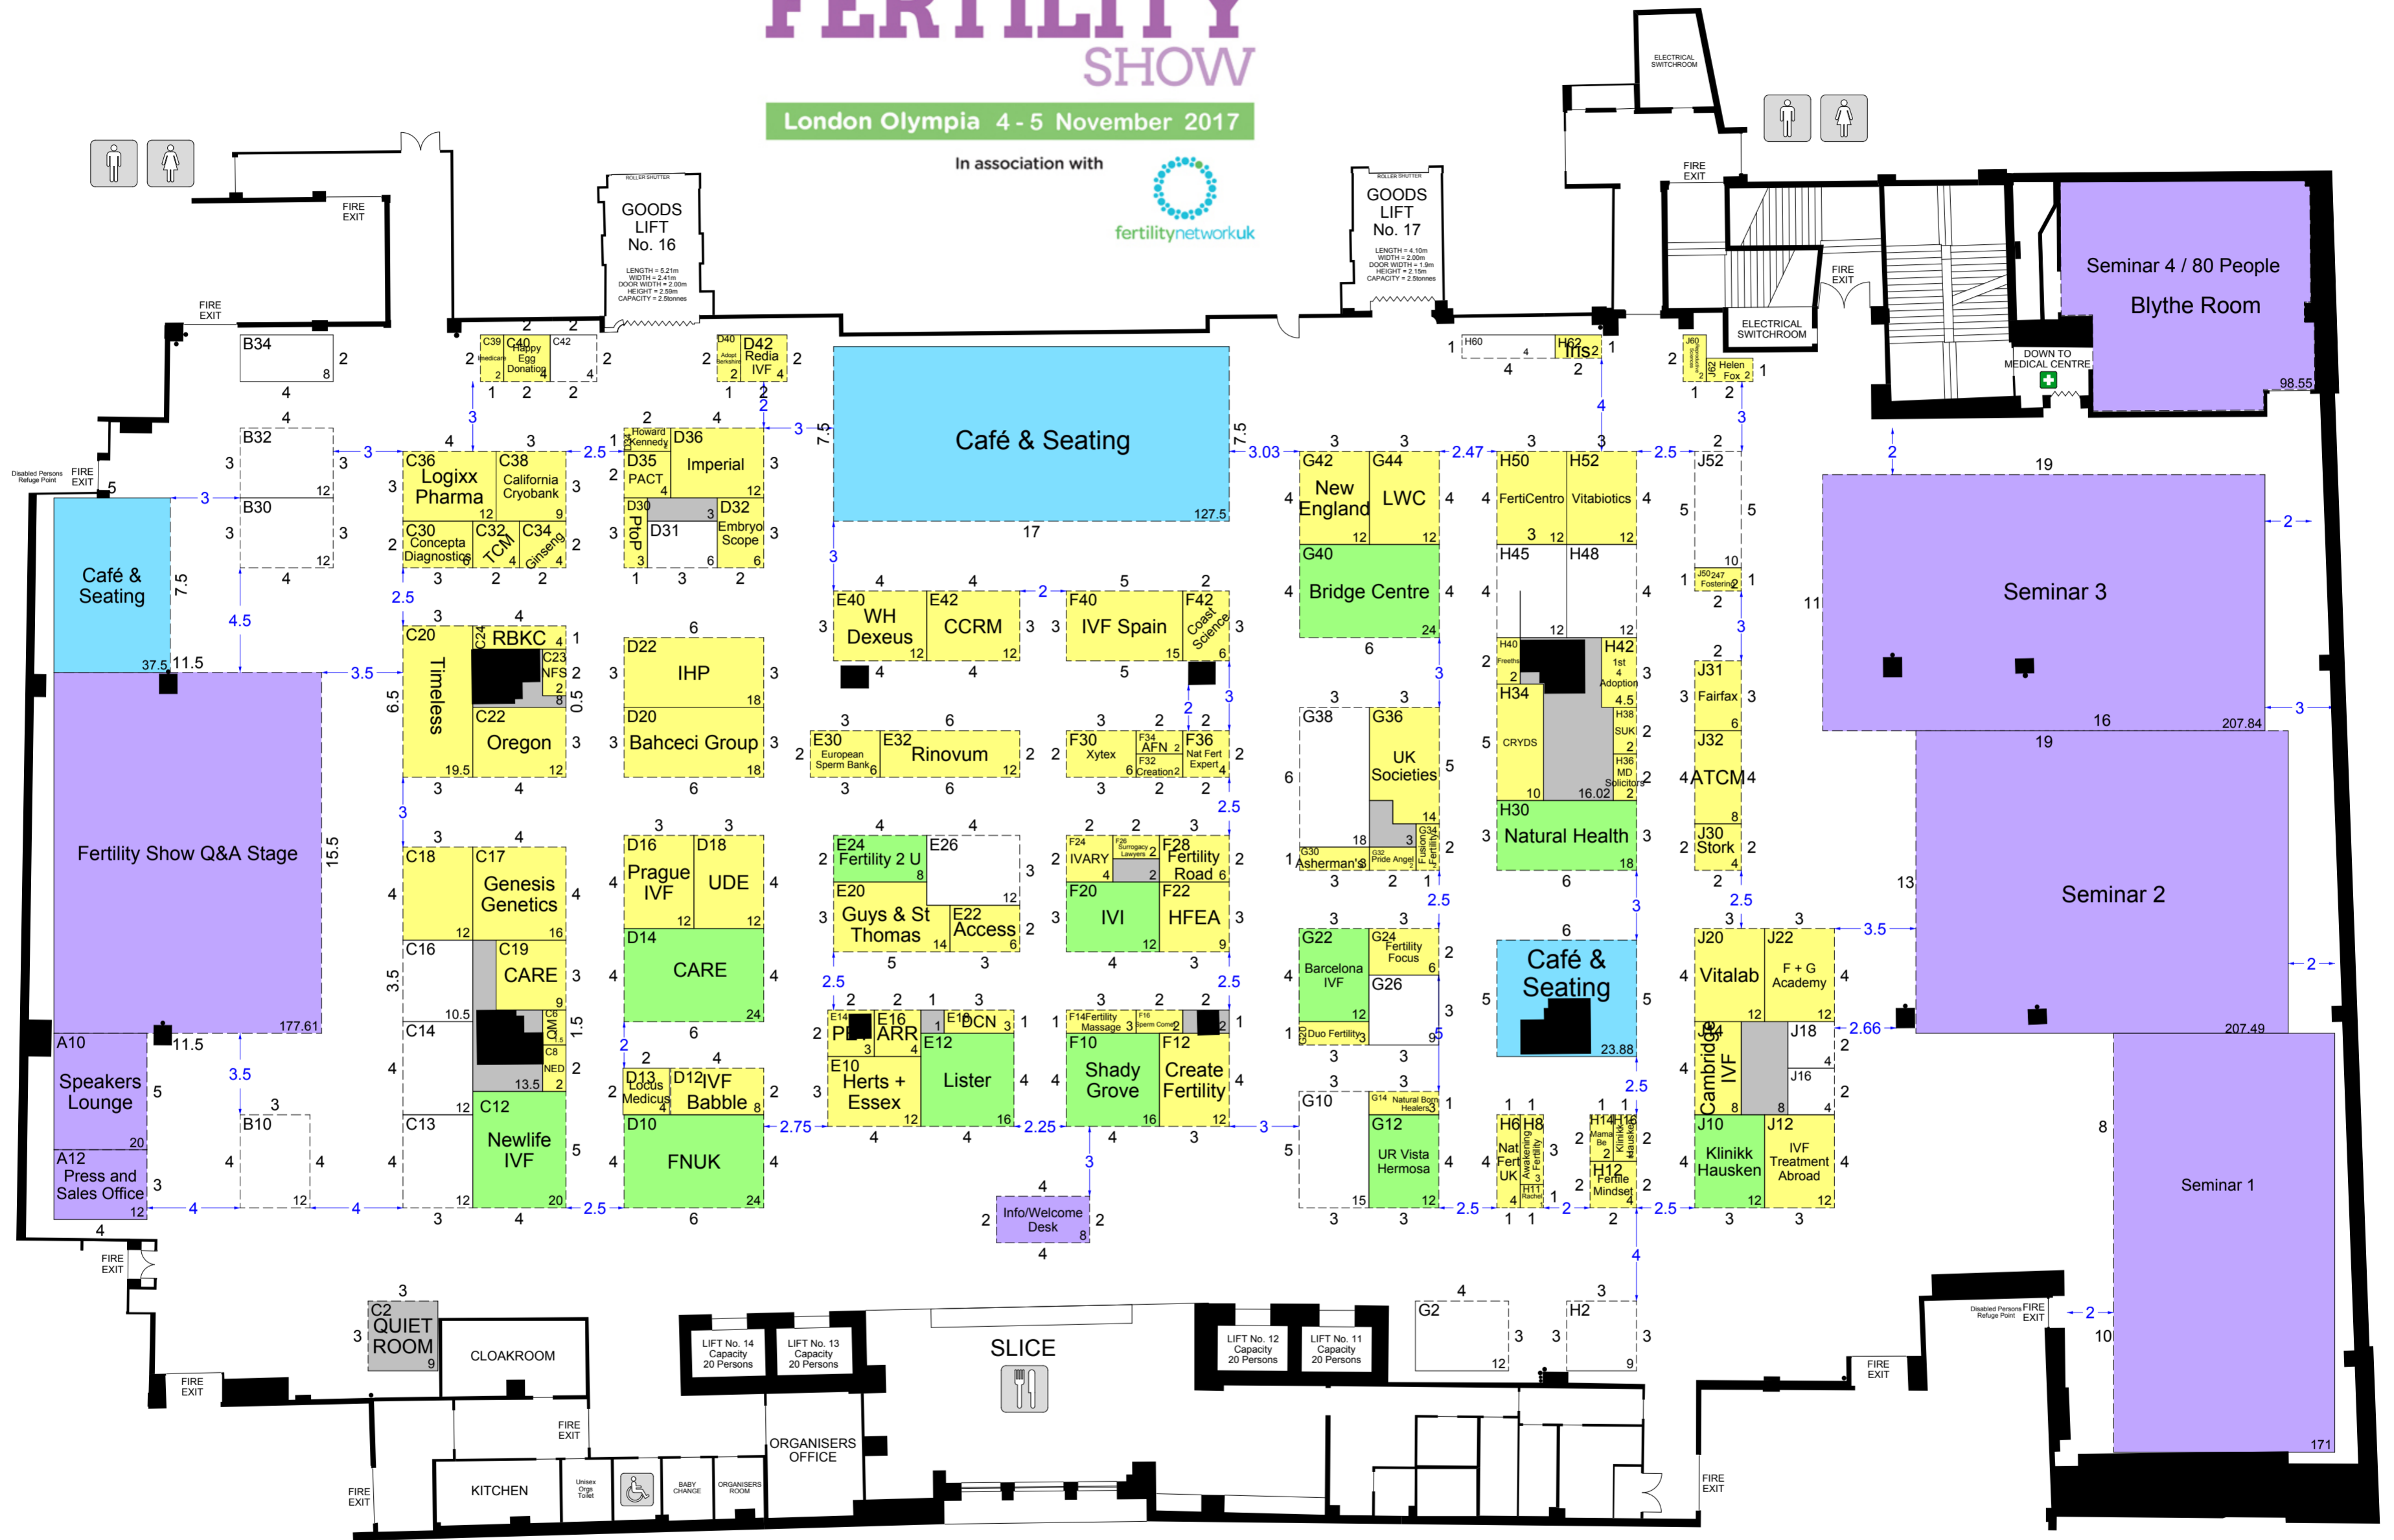

THE FERTILITY SHOW

London Olympia 4 - 5 November 2017

In association with

OLYMPIA CENTRAL LEVEL 2

- Available - 209.5m²
- Space - 198m²
- Catering - 188.88m²
- Shell - 568.5m²
- Feature - 902.49m²
- Seating - 0m²

© Global Experience Specialists (GES) Floorplan subject to change
 Issue Number: 37 Updated by: Imogen.Bodime
 Issue Date: 22 Aug 2017 Scale: N.T.S.