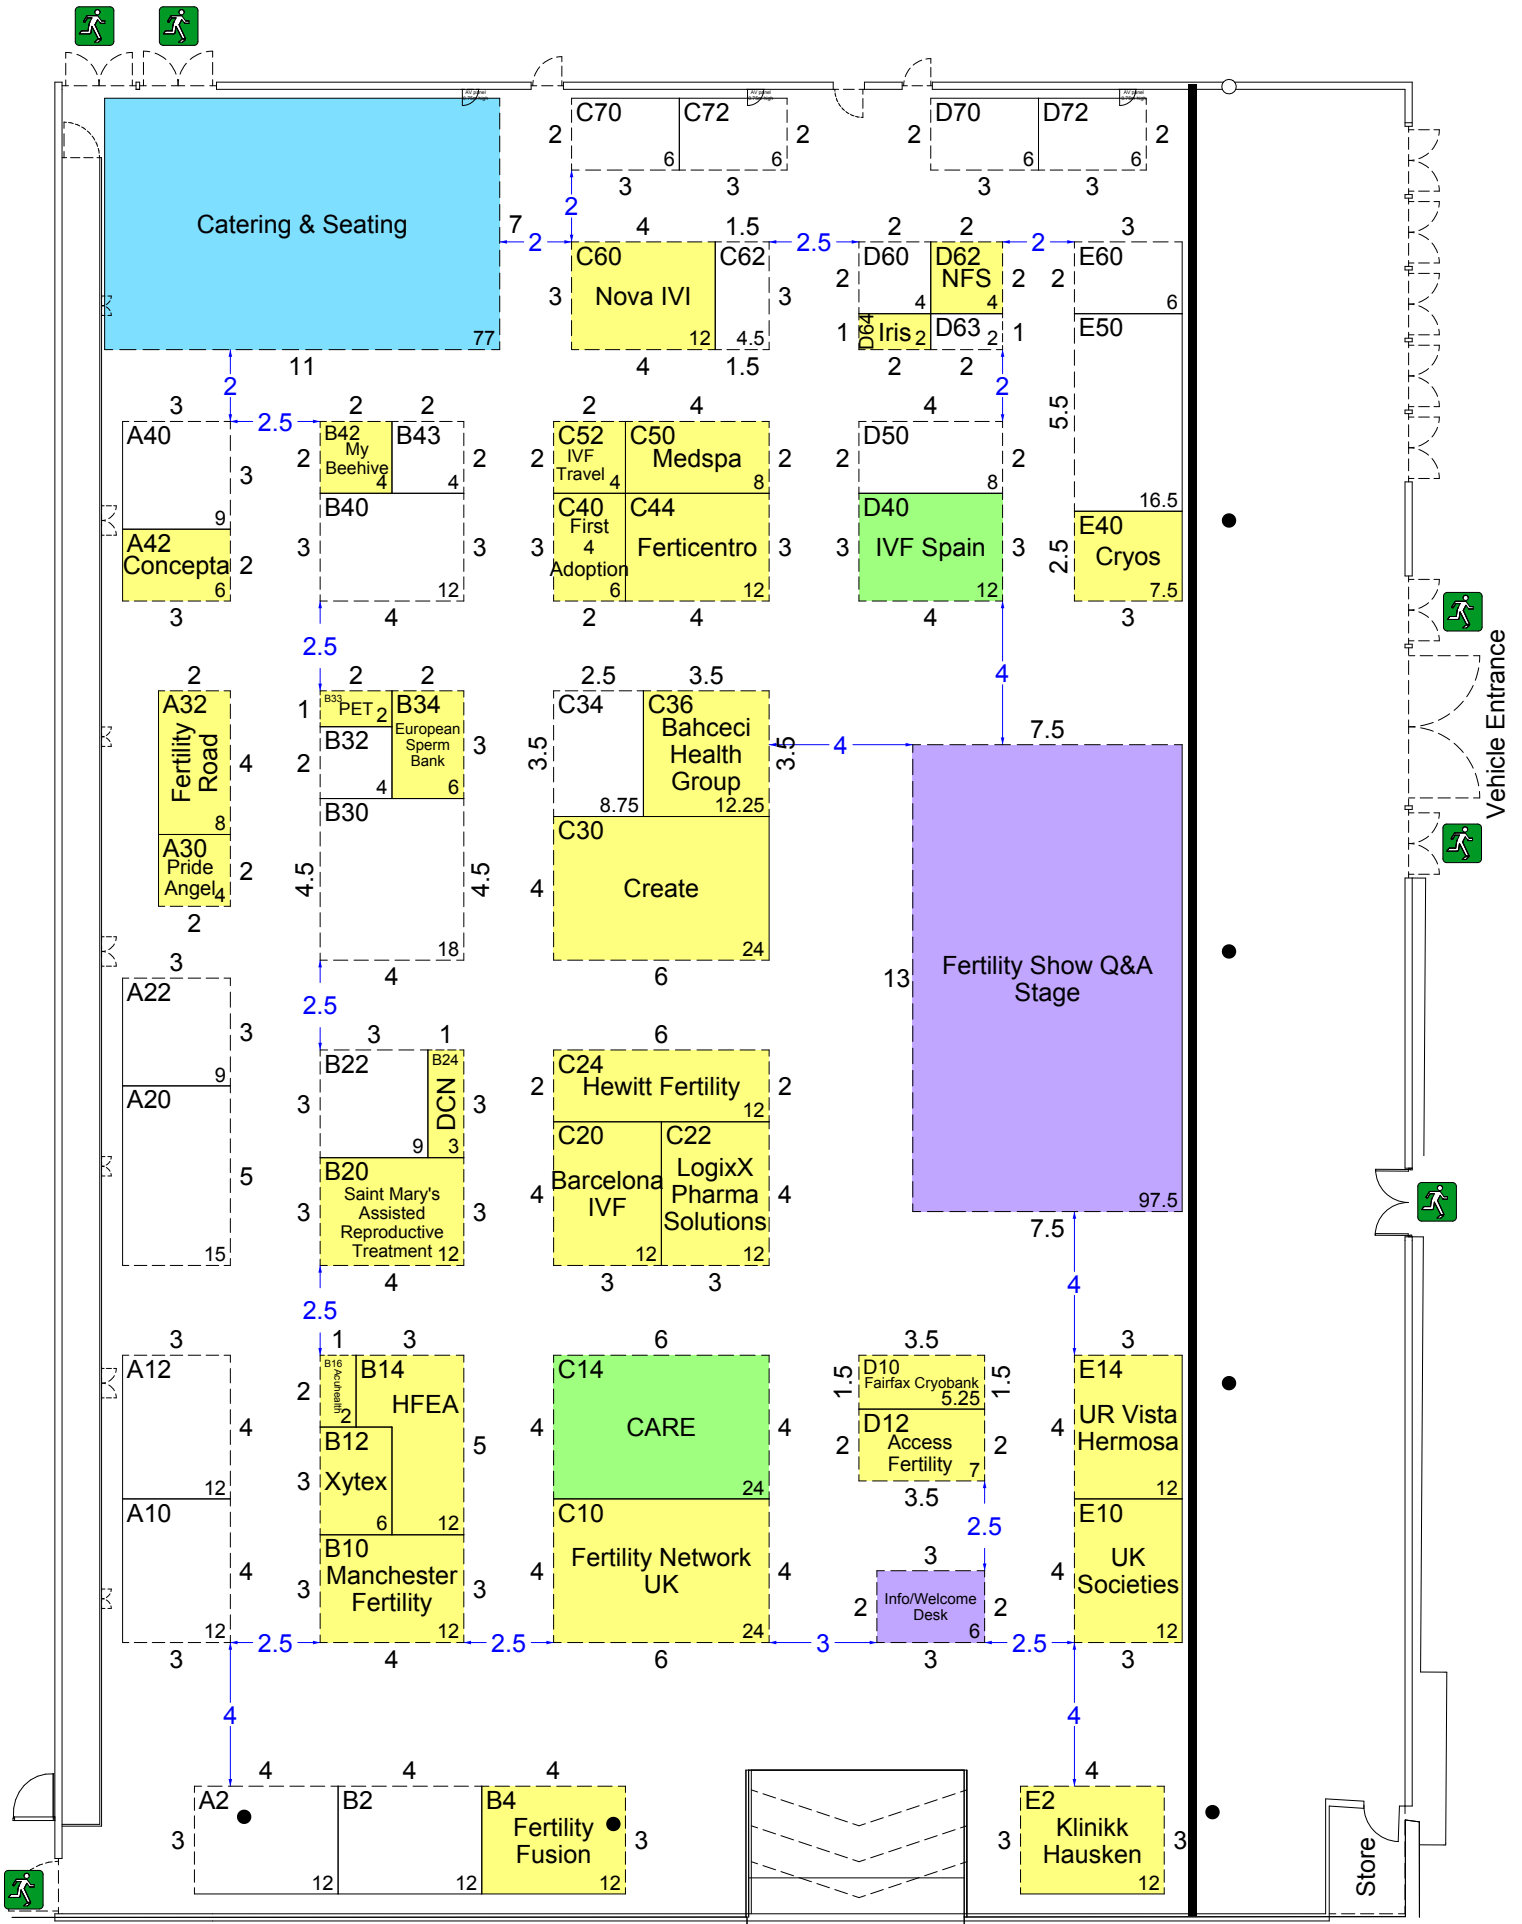

The Fertility Show Manchester 2018

Exchange Hall

© Global Experience Specialists (GES) Floorplan subject to change
 Issue Number: 12 Updated by: Imogen.Bodimeade
 Issue Date: 15 Nov 2017 Scale: N.T.S.