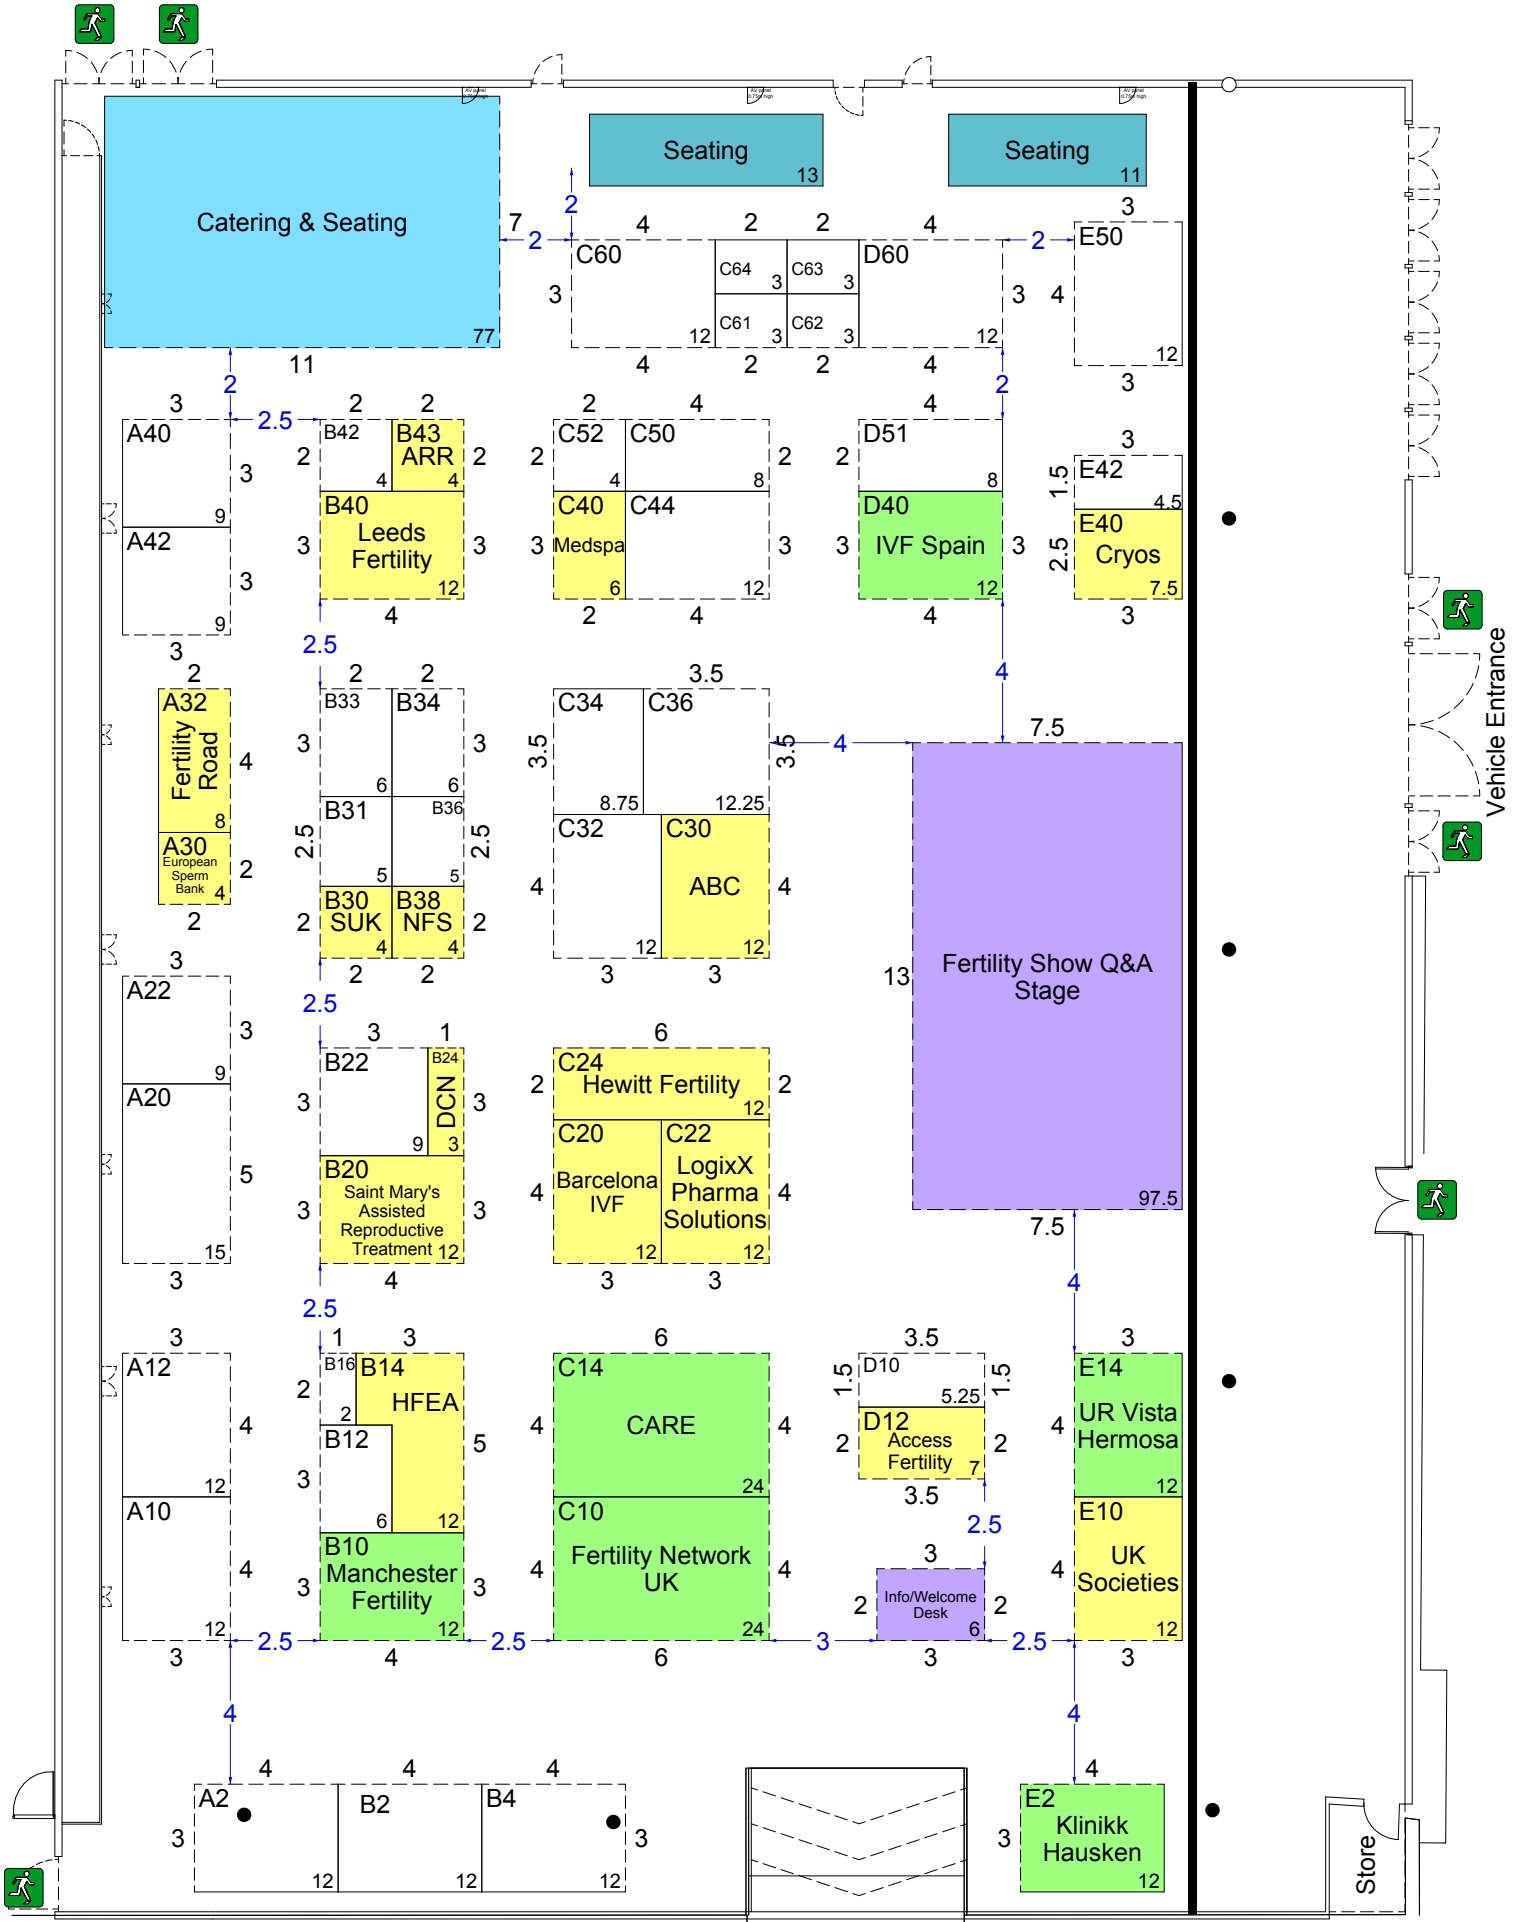

The Fertility Show Manchester 2019

Exchange Hall

© Global Experience Specialists (GES) Floorplan subject to change
 Issue Number: 3 Updated by: Kieran.Topson
 Issue Date: 04 Apr 2018 Scale: N.T.S.

- Available - 267.75m²
- Space - 96m²
- Catering - 77m²
- Shell - 143.5m²
- Feature - 103.5m²
- Seating - 24m²