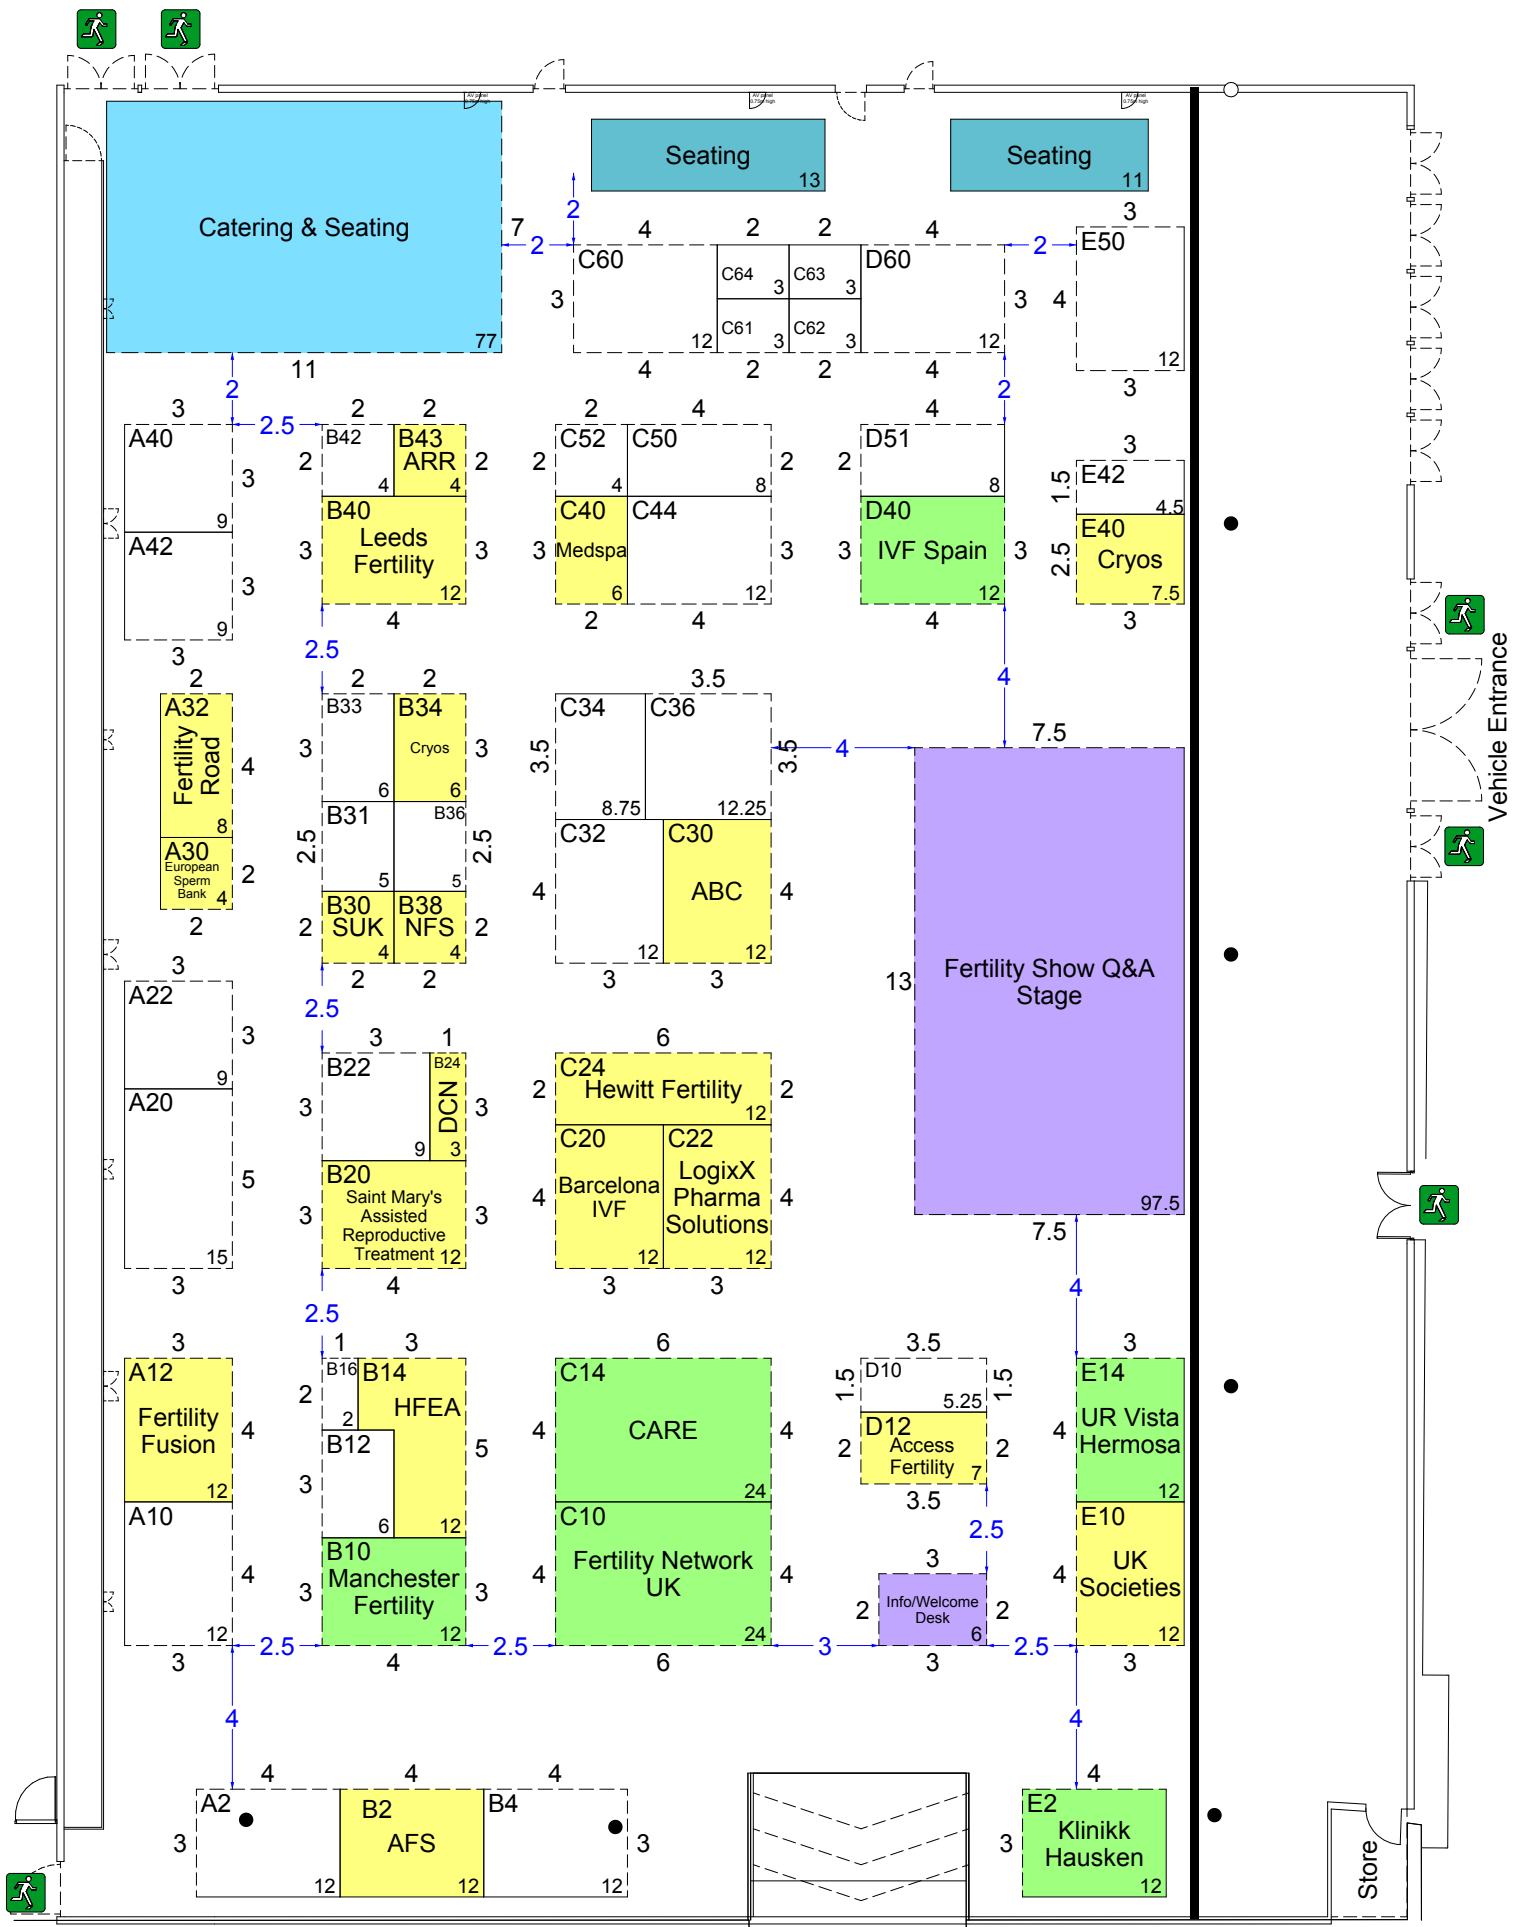

The Fertility Show Manchester 2019

Exchange Hall

© Global Experience Specialists (GES) Floorplan subject to change
 Issue Number: 5 Updated by: Lara.Peasnell
 Issue Date: 06 Jul 2018 Scale: N.T.S.

- Available - 237.75m²
- Space - 96m²
- Catering - 77m²
- Shell - 173.5m²
- Feature - 103.5m²
- Seating - 24m²